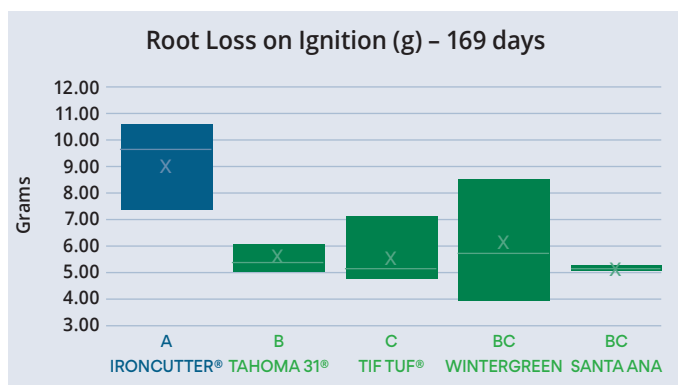

<https://www.smartdropcertified.org/blog/ironcutter/hybrid-bermuda-grass>

PROVEN PERFORMANCE

IronCutter® has proven high performance on low nutritional inputs combined with its core attributes of colour, extensive root system, low thatch and vertical leaf. It will deliver superior results.

The study revealed significant differences in shoot and root biomass among turf grass varieties, with IronCutter® showing unique characteristics:

- Shoot biomass:
 - IronCutter® and Santa Ana had the lowest shoot biomass among the varieties tested
- Root biomass:
 - IronCutter® had significantly higher root biomass compared to other varieties
 - IronCutter®'s roots were observed to be thicker than those of other varieties, regardless of depth
- Root-to-shoot ratio:
 - IronCutter® demonstrated the highest root-to-shoot biomass ratio, indicating a greater allocation of resources to its root system