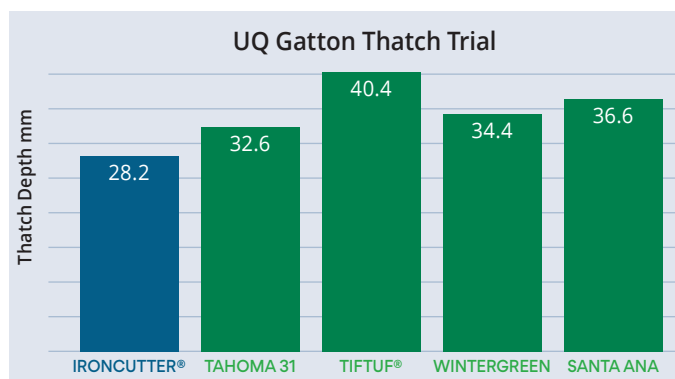

AMY DINGLE, JOHN NEYLAN – SPORTENG

IronCutter® was one of the higher performing grasses at the 18mm height of cut.

RECENT TRIALS

IRONCUTTER® TRIAL ASSESSMENTS UNDERTAKEN BY AMY DINGLE AND JOHN NEYLAN AT SPORTENG FOUND:

- Lower presence of seed head compared to other varieties
- IronCutter® received high ratings for genetic colour
- Thatch accumulation of this cultivar was low
- At the 18mm height of cut it rated highly for turfgrass quality, turfgrass density and NDVI
- IronCutter® exhibited excellent spring green up in the late spring
- IronCutter® showed good resistance to wear treatment and maintained a high level of quality immediately after wear treatments